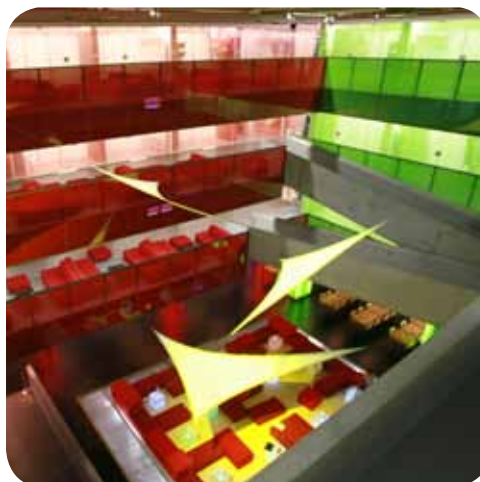

CUBE is everything but ordinary. IT'S YOUR HOMEBASE.

SAVOGNIN
cube-hotels.com

CUBE FACTS

- **Modern design** & unconventional loft-like lifestyle architecture
- **Directly located at the slope, next to the lift base station**
- **76 rooms / 270 beds**
- **Doubles/quads with shower/toilet, flat screen TV and hair dryer**
- **Sun terrace & rooftop terrace, self-service restaurant and à-la-carte restaurant**
- **National & international cuisine** individual buffets / caterings on request
- **1 seminar room (158 m²)** with natural daylight and seminar equipment
- **Chill Out Bar, 24h Bar & CUBE Club**
- **Relax Area** with sauna, steam bath, infrared kabin, quiet area, Alpha Lounger, massage and solarium
- **Fitness Area** with state-of-the-art strenght and fitness equipment incl. flatscreens
- **Loft-like architecture to promote interactive & group dynamic processes**
- **Chill-out lounges** on all floors & lobby with open fireplace and video wall
- **Perfect accessibility:** airports St. Gallen/Altenrhein (132 km) or Zurich (170 km), sufficient car parking free of charge
- **High-tech light & sound:** ideal for unique individualised branding (e.g. projection of corporate colours logo/slogan of facade)
- **Exclusive reservation possible on request**

More info at: www.cube-hotels.com

Outdoor activities in winter

CUBE SAVOGNIN is situated directly at the slope in the Bündner mountains, Switzerland.

- **13 lift facilities & 80 km of piste** for all levels of difficulty
- **CUBE FUN SPORTS:** testing the newest fun sports like snowbike, skifox, ...
- **Ski & snowboard races & funsport contests**
- **Snowshoe-Hiking**
- **Schlittada-Run:** the coolest schlittel-track goes 4 km nonstop down the mountain
- **Sled and 44 km cross-country tracks**
- **ice experience:** natural ice fields for curling and ice skating