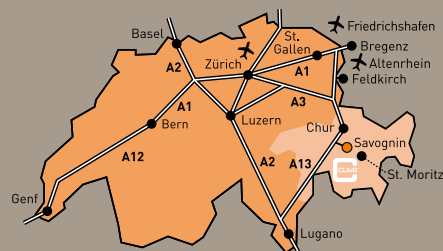

INFORMATION & BOOKING

CUBE SAVOGNIN
Veia Sandeilas 12 | CH-7460 Savognin
tel. +41 (0) 81-659 14 14 | fax -15
reservierung.savognin@cube-hotels.com
www.cube-hotels.com

IT'S YOUR HOMEBASE